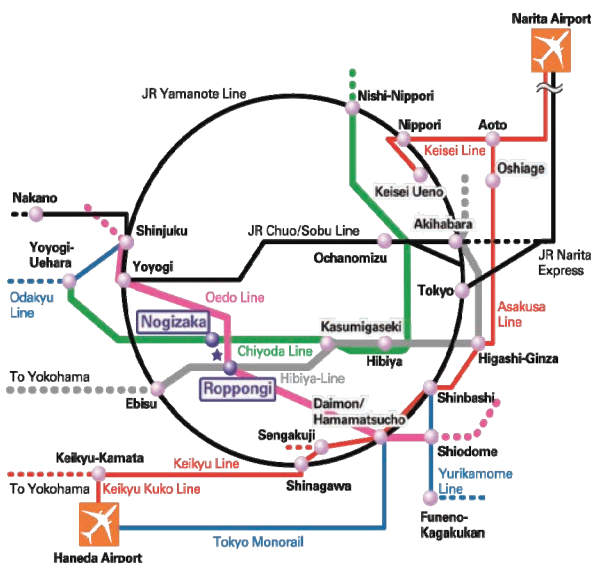

## Access to GRIPS

- From exit no. 7 at Roppongi station on the Toei Oedo Line: 5 minutes walk
- From exit no. 4a at Roppongi station on the Tokyo Metro Hibiya Line: 10 minutes walk
- From exit no. 5 at Nogizaka station on the Tokyo Metro Chiyoda Line: 6 minutes walk

- From Narita Airport to Roppongi via Tokyo by Narita Express: 1 hour 30 minutes
- From Narita Airport to Roppongi via Nippori by Skyliner: 1 hour 15 minutes
- From Haneda Airport to Roppongi by Tokyo Monorail: 40 minutes
- From Tokyo to Roppongi: 17 minutes