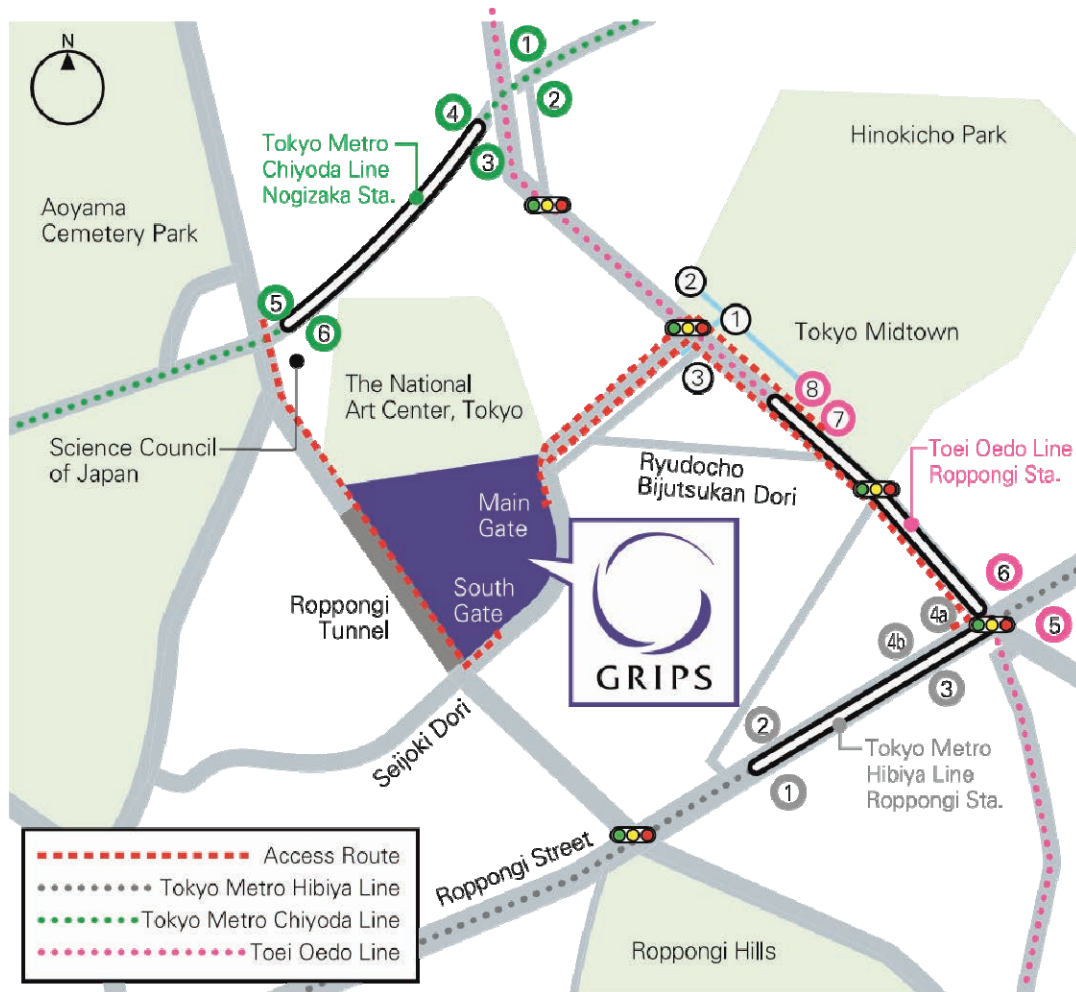

## Access to GRIPS

- From exit no. 7 at Roppongi station on the Toei Oedo Line: 5 minutes walk
- From exit no. 4a at Roppongi station on the Tokyo Metro Hibiya Line: 10 minutes walk
- From exit no. 5 at Nogizaka station on the Tokyo Metro Chiyoda Line: 6 minutes walk

- From Narita Airport to Roppongi via Tokyo by Narita Express: 1 hour 30 minutes
- From Narita Airport to Roppongi via Nippori by Skyliner: 1 hour 15 minutes
- From Haneda Airport to Roppongi by Tokyo Monorail: 40 minutes
- From Tokyo to Roppongi: 17 minutes